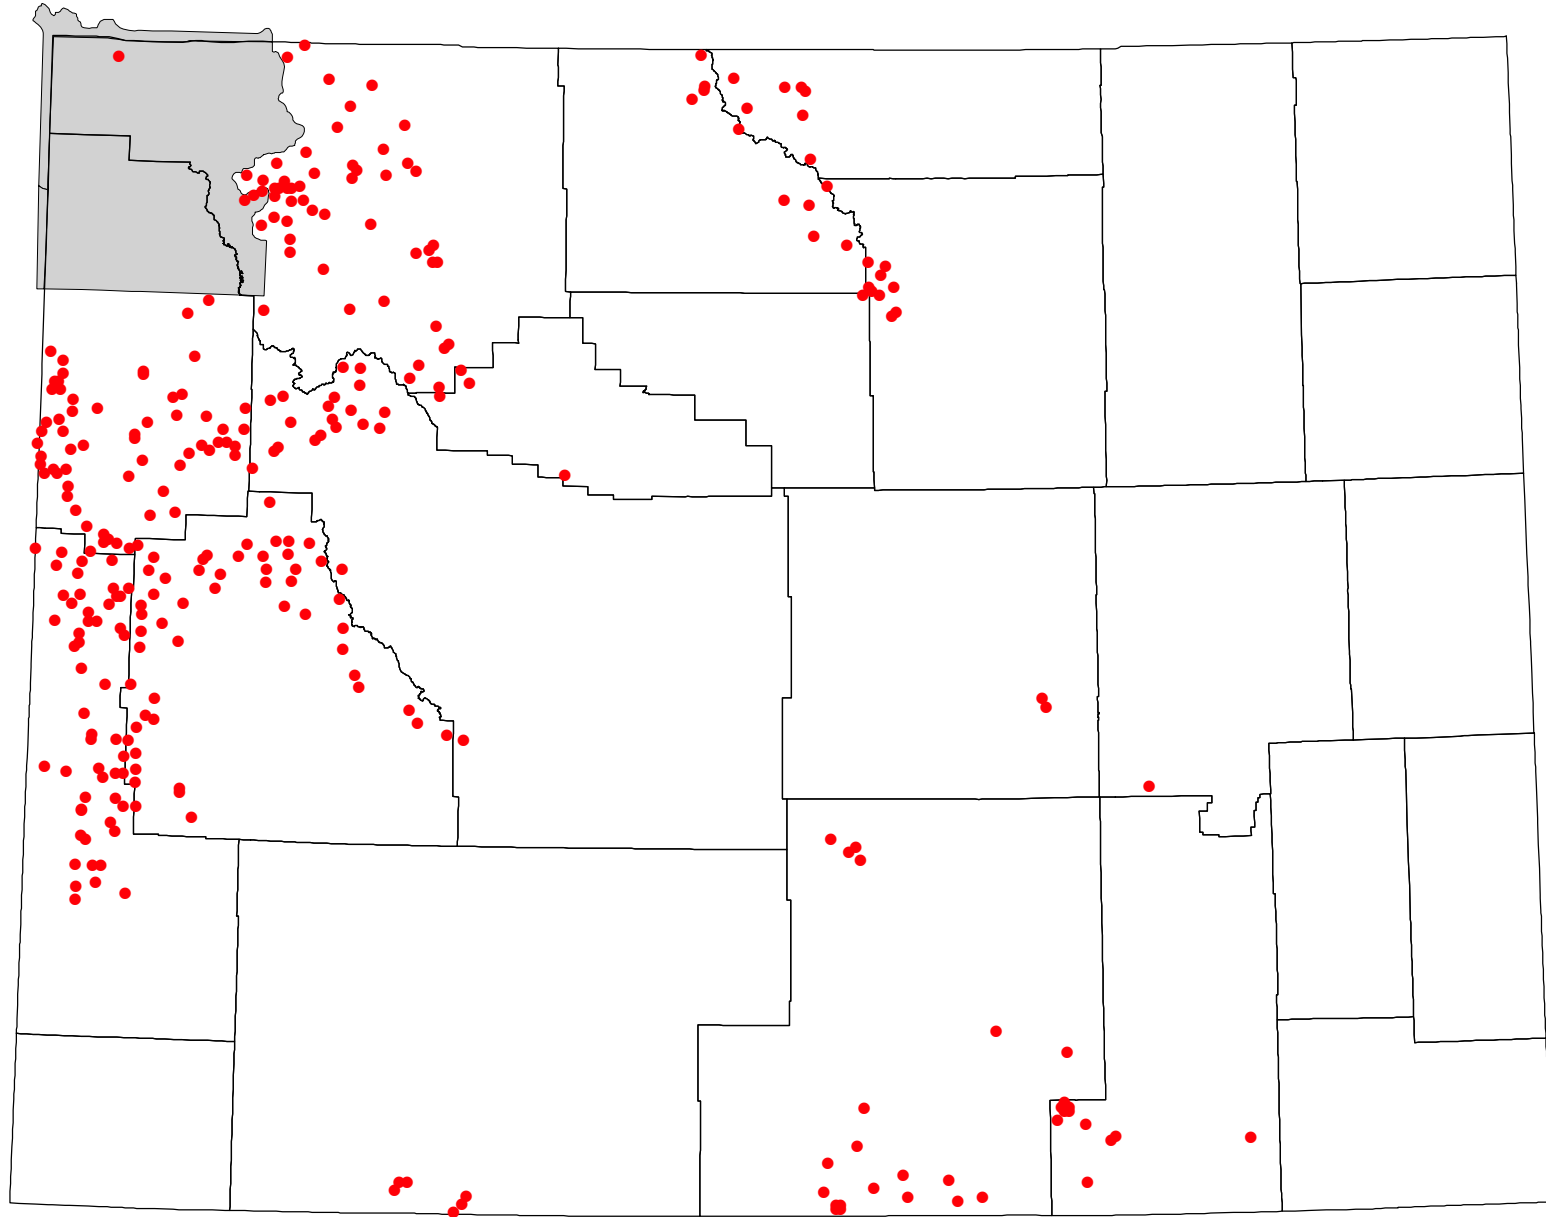

# *Abies lasiocarpa* var. *lasiocarpa*

Atlas of the Vascular Flora of Wyoming  
Copyright 1998 University of Wyoming, Rocky Mountain Herbarium  
Base map courtesy of Wyoming Gap project; shaded area  
is Yellowstone National Park

Plotted 10 Aug 1998  
Absence should not be interpreted as meaning that the taxon is not present,  
but only that there are no records at that particular locality. Also, not all known  
records may be plotted here, due to ongoing data capture of the collections.  
<http://www.rmh.uwyo.edu>